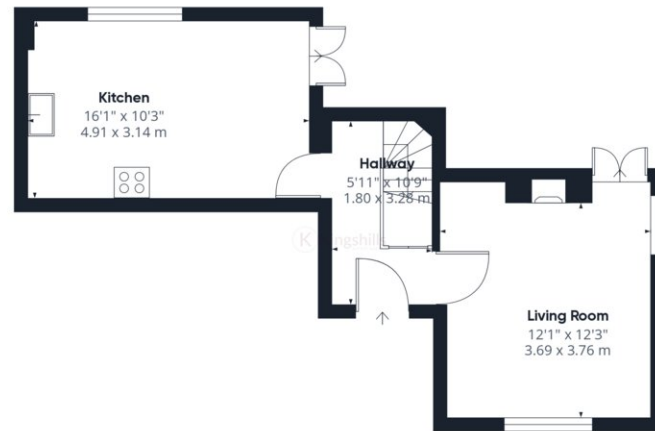

Ground Floor