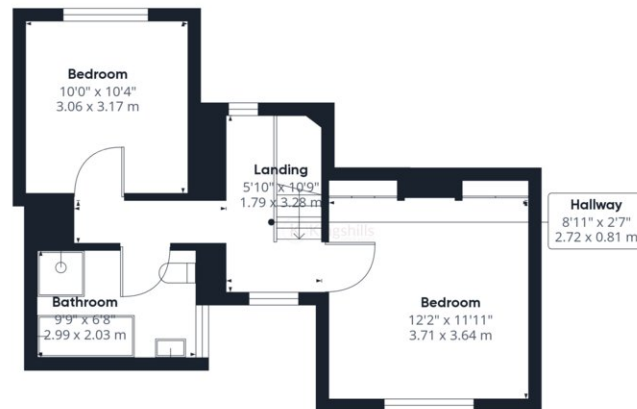

Floor 1

Approximate total area^①
798.07 ft²
74.14 m²

Excluding balconies and terraces

GIRAFFE360