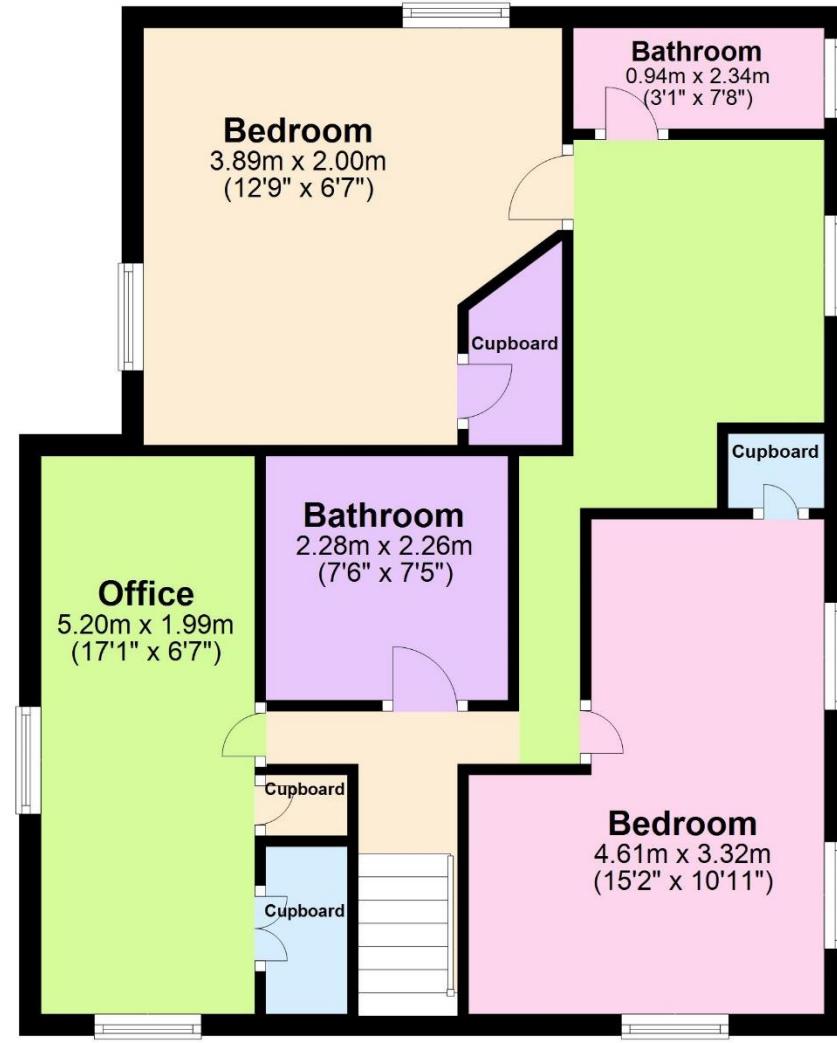

Viewing is highly recommended to appreciate the accommodation and opportunity on offer. Contact Fine and Country West Wales as soon as possible for an appointment to view.

Ground Floor

Approx. 63.3 sq. metres (681.0 sq. feet)

First Floor

Approx. 63.3 sq. metres (681.0 sq. feet)

Total area: approx. 126.5 sq. metres (1361.9 sq. feet)

Ground Floor

Approx. 92.5 sq. metres (995.2 sq. feet)

First Floor

Approx. 63.1 sq. metres (679.0 sq. feet)

Total area: approx. 155.5 sq. metres (1674.2 sq. feet)

Ground Floor

Approx. 67.4 sq. metres (725.1 sq. feet)

Total area: approx. 67.4 sq. metres (725.1 sq. feet)

Ground Floor

Approx. 26.1 sq. metres (280.7 sq. feet)

First Floor

Approx. 45.3 sq. metres (487.6 sq. feet)

Total area: approx. 71.4 sq. metres (768.3 sq. feet)

Fine & Country West Wales

The Gallery, Station Approach, Station Building, Aberystwyth, SY23

Tel: 01974 299 055 | nigel.salmon@fineandcountry.com