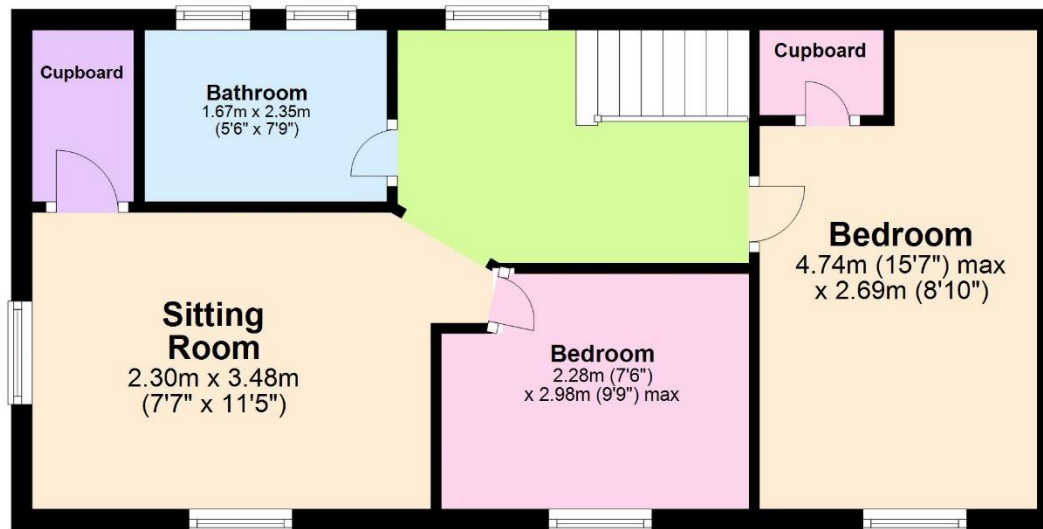

Viewing is highly recommended to appreciate the accommodation and opportunity on offer. Contact Fine and Country West Wales as soon as possible for an appointment to view.

Ground Floor

Approx. 63.3 sq. metres (681.0 sq. feet)

First Floor

Approx. 63.3 sq. metres (681.0 sq. feet)

Total area: approx. 126.5 sq. metres (1361.9 sq. feet)

Ground Floor

Approx. 92.5 sq. metres (995.2 sq. feet)

First Floor

Approx. 63.1 sq. metres (679.0 sq. feet)

Total area: approx. 155.5 sq. metres (1674.2 sq. feet)

Ground Floor

Approx. 67.4 sq. metres (725.1 sq. feet)

Total area: approx. 67.4 sq. metres (725.1 sq. feet)

Ground Floor

Approx. 26.1 sq. metres (280.7 sq. feet)

First Floor

Approx. 45.3 sq. metres (487.6 sq. feet)

Total area: approx. 71.4 sq. metres (768.3 sq. feet)

Fine & Country West Wales

The Gallery, Station Approach, Station Building, Aberystwyth, SY23

Tel: 01974 299 055 | nigel.salmon@fineandcountry.com