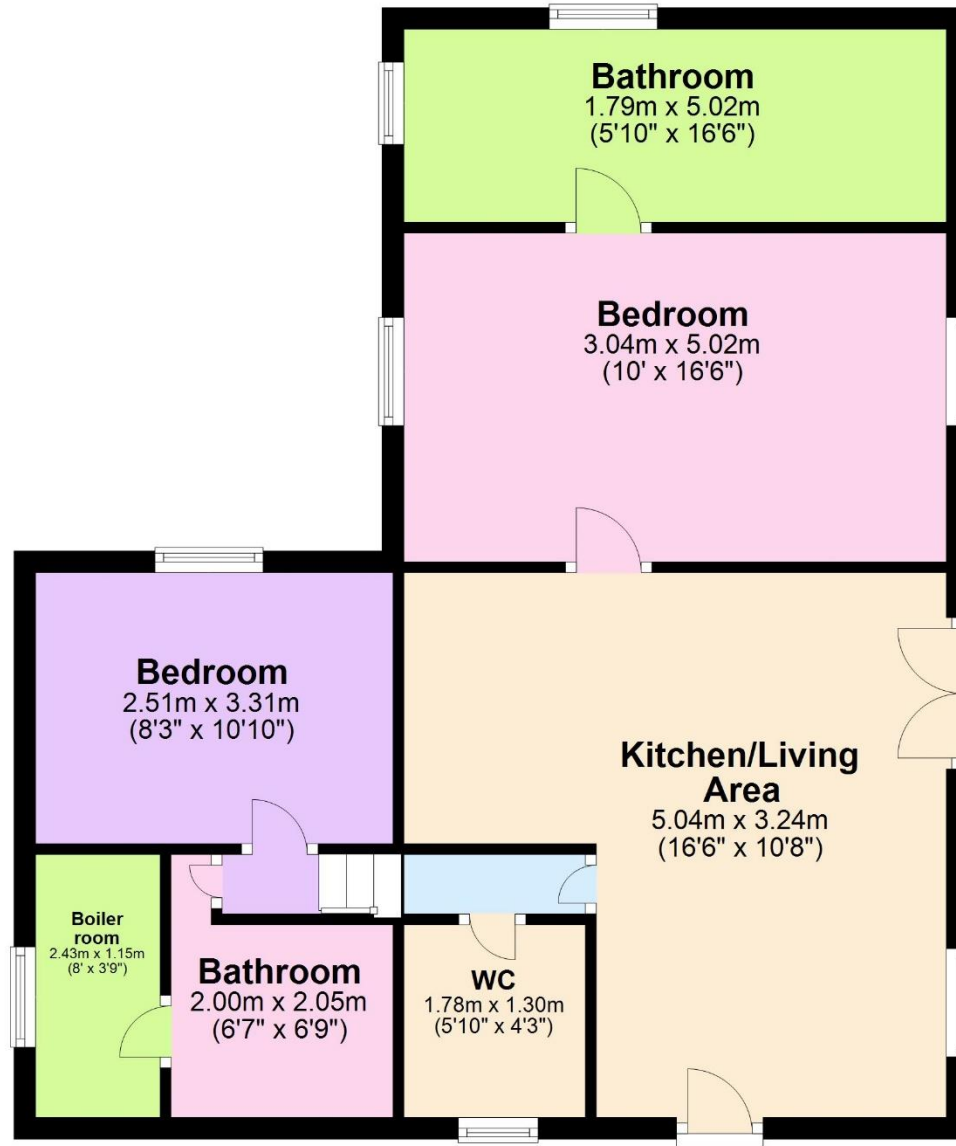

Viewing is highly recommended to appreciate the accommodation and opportunity on offer. Contact Fine and Country West Wales as soon as possible for an appointment to view.

Ground Floor

Approx. 63.3 sq. metres (681.0 sq. feet)

First Floor

Approx. 63.3 sq. metres (681.0 sq. feet)

Total area: approx. 126.5 sq. metres (1361.9 sq. feet)

Ground Floor

Approx. 92.5 sq. metres (995.2 sq. feet)

First Floor

Approx. 63.1 sq. metres (679.0 sq. feet)

Total area: approx. 155.5 sq. metres (1674.2 sq. feet)

Ground Floor

Approx. 67.4 sq. metres (725.1 sq. feet)

Total area: approx. 67.4 sq. metres (725.1 sq. feet)

Ground Floor

Approx. 26.1 sq. metres (280.7 sq. feet)

First Floor

Approx. 45.3 sq. metres (487.6 sq. feet)

Total area: approx. 71.4 sq. metres (768.3 sq. feet)

Fine & Country West Wales

The Gallery, Station Approach, Station Building, Aberystwyth, SY23

Tel: 01974 299 055 | nigel.salmon@fineandcountry.com