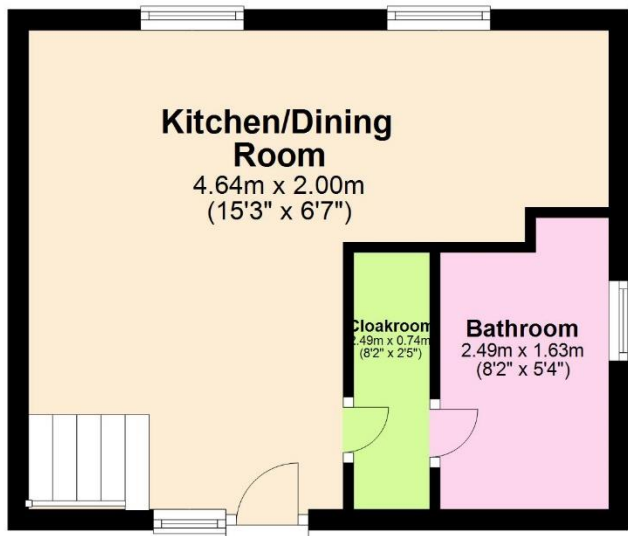

Viewing is highly recommended to appreciate the accommodation and opportunity on offer. Contact Fine and Country West Wales as soon as possible for an appointment to view.

Ground Floor

Approx. 63.3 sq. metres (681.0 sq. feet)

First Floor

Approx. 63.3 sq. metres (681.0 sq. feet)

Total area: approx. 126.5 sq. metres (1361.9 sq. feet)

Ground Floor

Approx. 92.5 sq. metres (995.2 sq. feet)

First Floor

Approx. 63.1 sq. metres (679.0 sq. feet)

Total area: approx. 155.5 sq. metres (1674.2 sq. feet)

Ground Floor

Approx. 67.4 sq. metres (725.1 sq. feet)

Total area: approx. 67.4 sq. metres (725.1 sq. feet)

Ground Floor

Approx. 26.1 sq. metres (280.7 sq. feet)

First Floor

Approx. 45.3 sq. metres (487.6 sq. feet)

Total area: approx. 71.4 sq. metres (768.3 sq. feet)

Fine & Country West Wales

The Gallery, Station Approach, Station Building, Aberystwyth, SY23

Tel: 01974 299 055 | nigel.salmon@fineandcountry.com