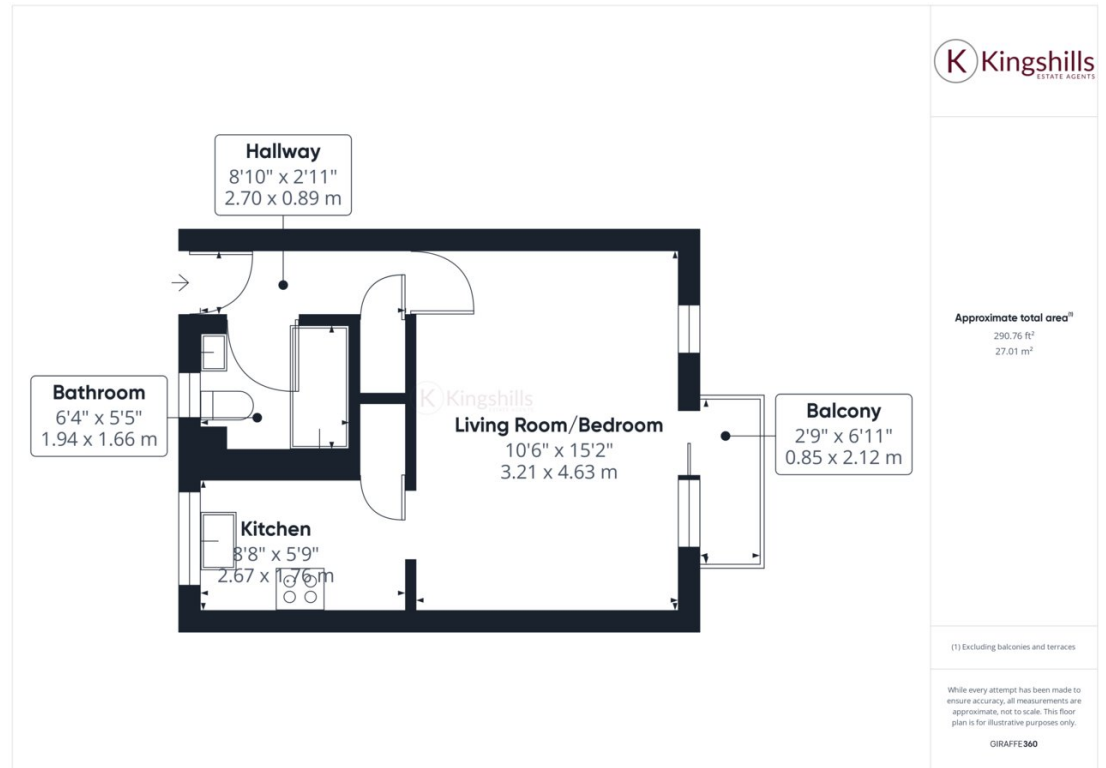

26 Wyatt Close, High Wycombe, Buckinghamshire, HP13 5YU

Asking Price | £145,000

Property Description

This appealing second-floor studio flat presents an excellent opportunity for those seeking a cosy and conveniently located residence in High Wycombe, Buckinghamshire. Whether you are a first-time buyer, a commuter, or investment purchaser, this studio offers an ideal blend of comfort and accessibility.

Upon entering the property, you are welcomed into a practical hallway which leads to a well-designed studio living room/bedroom area, providing a versatile space that can be customised to suit your needs. The room is flooded with natural light creating a bright and inviting atmosphere and there are patio doors which lead to a balcony with far reaching views. The integrated kitchen is efficiently designed, offering ample storage space and space for appliances.

The property has a family bathroom featuring a bath and shower over, catering to both relaxation and practicality. The property benefits from allocated parking.

Conveniently situated on the second floor, this studio flat offers easy access and a sense of privacy. Moreover, its location is a major highlight, being within walking distance of both High Wycombe town and the train station. Whether you crave a leisurely stroll, a shopping spree, or a night out on the town, everything you desire is right at your doorstep. Commuters will appreciate the proximity to the train station providing a fast link into London Marylebone or travel by road with junction 4 of the M40 being just a short drive away.