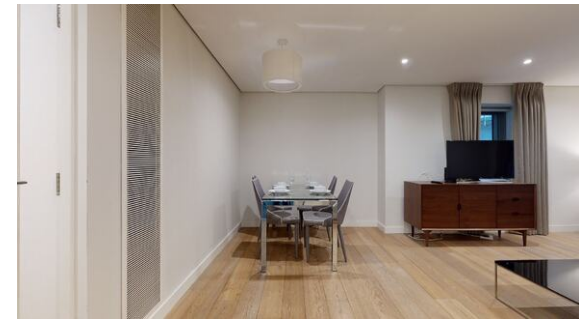

2 Bedroom Flat
Paddington

£4,311

More information: <https://qinvestments.london>

London, Paddington

Looking for a truly remarkable living experience in the heart of London? Look no further than this stunning two-bedroom apartment situated in the prestigious Merchant Square in Paddington. From the moment you step inside, you'll be swept away by the breathtaking views and luxurious amenities that this magnificent residence has to offer.

As you enter this beautifully crafted apartment, you'll be greeted by a spacious open-plan kitchen and reception room, featuring modern fittings and fixtures that perfectly complement the bright and airy space. With ample natural light flooding in from the large windows, you'll feel like you're living in a peaceful oasis in the heart of the bustling city.