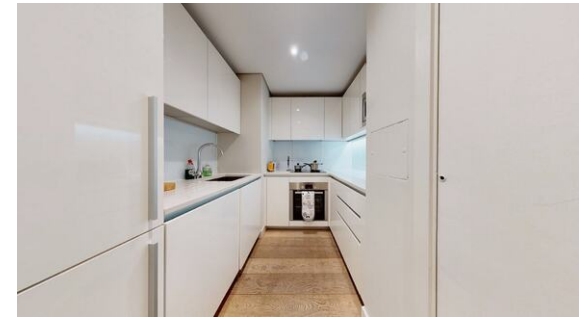

2 Bedroom Flat
Paddington

£4,311

More information: <https://qinvestments.london>

London, Paddington

Looking for a truly remarkable living experience in the heart of London? Look no further than this stunning two-bedroom apartment situated in the prestigious Merchant Square in Paddington. From the moment you step inside, you'll be swept away by the breathtaking views and luxurious amenities that this magnificent residence has to offer.

As you enter this beautifully crafted apartment, you'll be greeted by a spacious open-plan kitchen and reception room, featuring modern fittings and fixtures that perfectly complement the bright and airy space. With ample natural light flooding in from the large windows, you'll feel like you're living in a peaceful oasis in the heart of the bustling city.