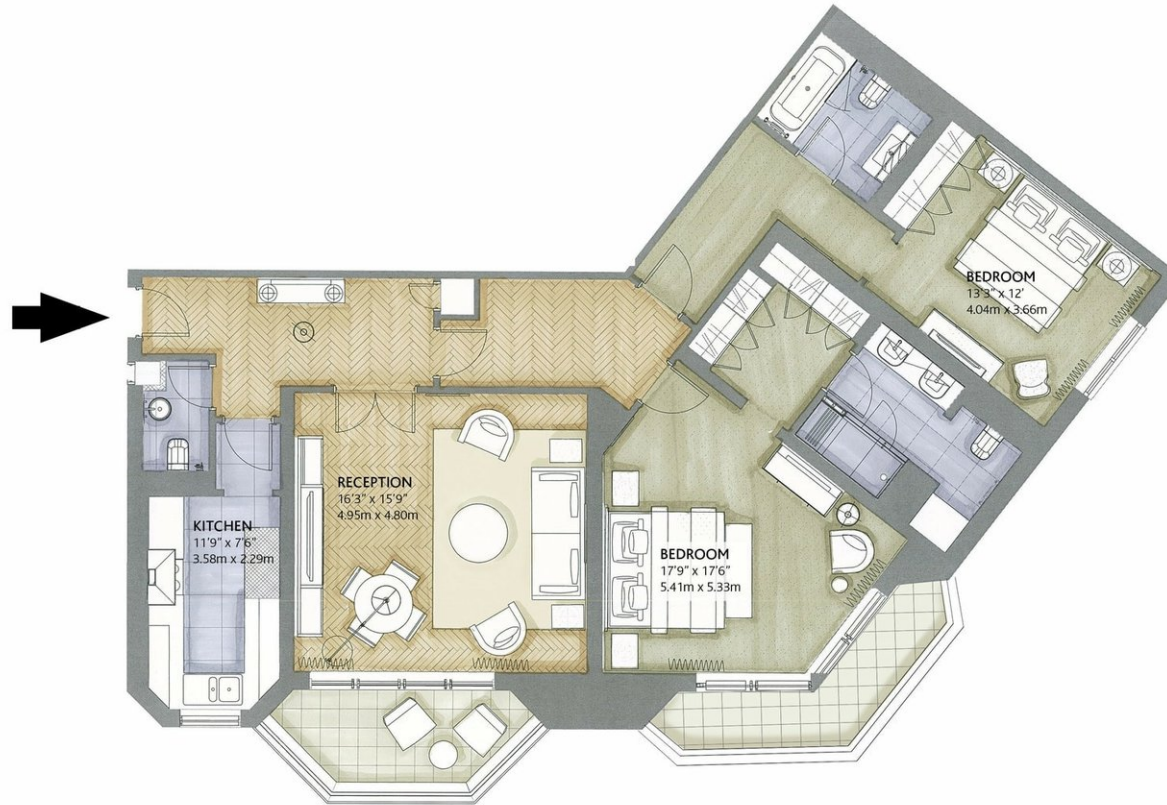

TWO BEDROOM APARTMENT

1303 sq.ft. | 121 m²

Please note all floor plan measurements and furniture placements are approximate and may not be to scale.