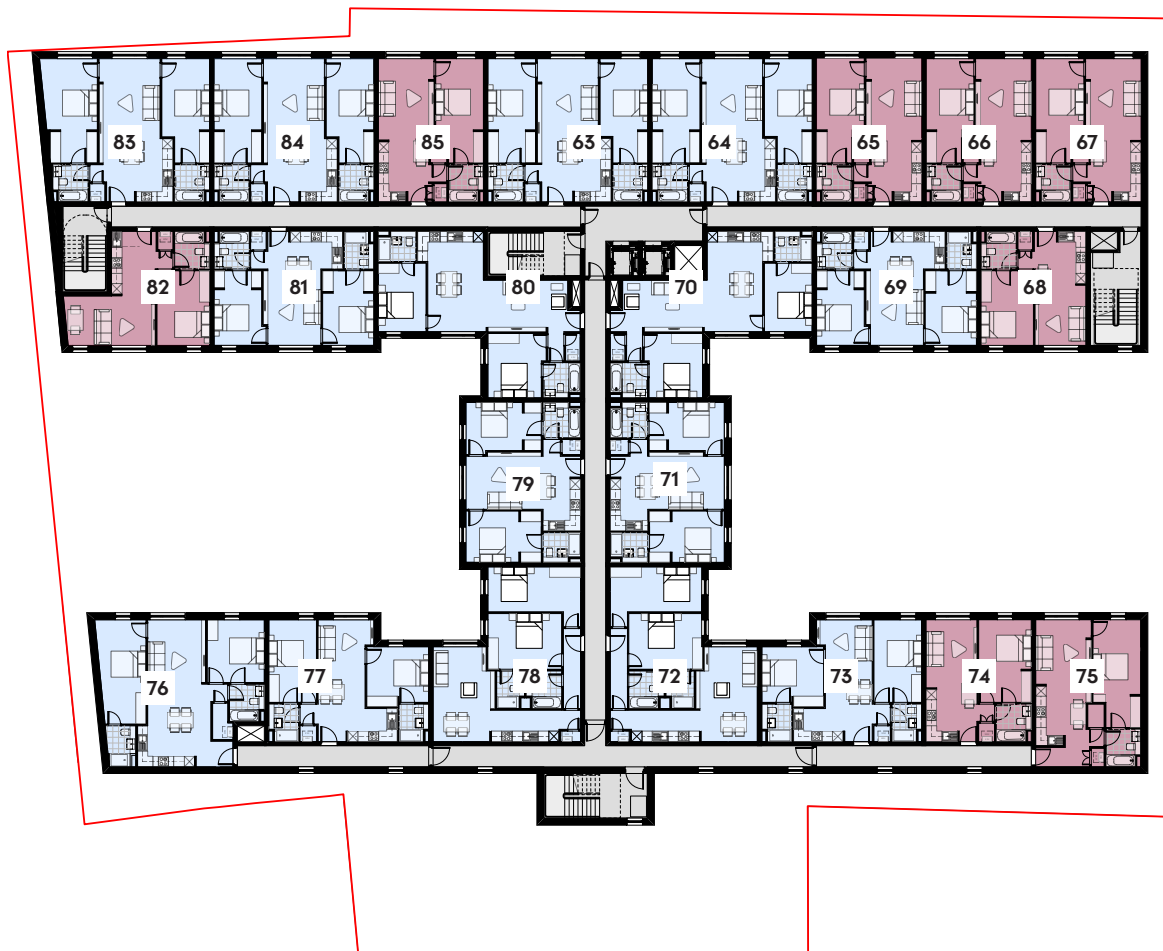

Unit 66 50m²
1 Bedroom

Unit 72 70.5m²
2 Bedroom

Unit 78 70.5m²
2 Bedroom

Unit 84 75.8 m²
2 Bedroom

Unit 67 50m²
1 Bedroom

Unit 73 60m²
2 Bedroom

Unit 79 60m²
2 Bedroom

Unit 85 50m²
1 Bedroom

Unit 68 40m²
1 Bedroom

Unit 74 42.3m²
1 Bedroom

Unit 80 70.3m²
2 Bedroom

1 Bedroom

2 Bedroom

DARWIN STREET

4TH FLOOR

Unit 86-101 1 & 2 Bedroom Apartments

Unit 86 75.8m²
2 Bedroom

Unit 87 50m²
1 Bedroom

Unit 88 50m²
1 Bedroom

Unit 89 50m²
1 Bedroom

Unit 90 40m²
1 Bedroom

Unit 91 60m²
2 Bedroom

Unit 92 70.3m²
2 Bedroom

Unit 93 60m²
2 Bedroom

Unit 94 60m²
2 Bedroom

Unit 95 70.3m²
2 Bedroom

Unit 96 60m²
2 Bedroom

Unit 97 44.4m²
1 Bedroom

Unit 98 77.2m²
2 Bedroom

Unit 99 75.8m²
2 Bedroom

Unit 100 50m²
1 Bedroom

Unit 101 75.8m²
2 Bedroom