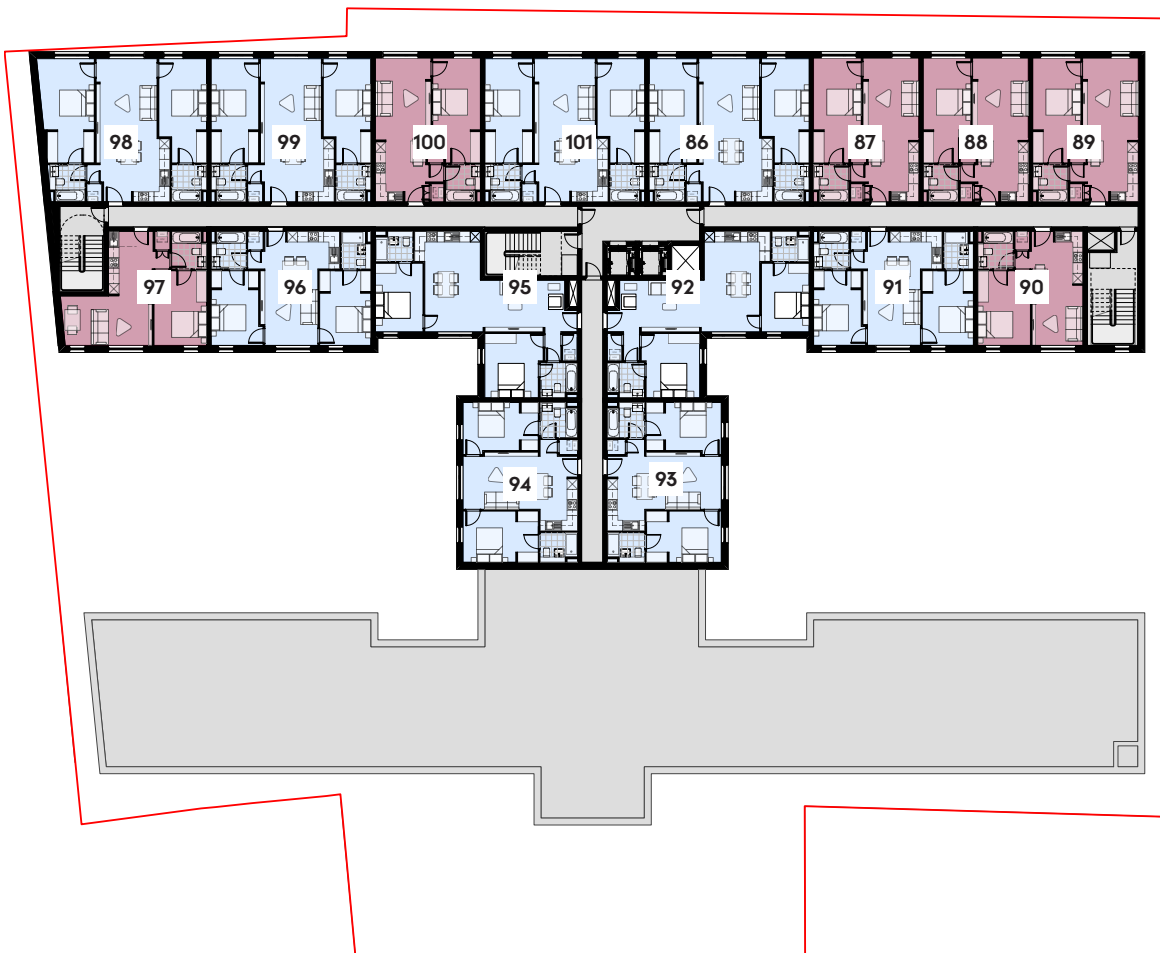

PARK VIEW

FLOORPLANS

GROUND FLOOR

Unit 01-14 1 & 2 Bedroom Apartments

Unit 01 40m²
1 Bedroom

Unit 02 60m²
2 Bedroom

Unit 03 70.3m²
2 Bedroom

Unit 04 70.5m²
2 Bedroom

Unit 86 75.8m²
2 Bedroom

Unit 87 50m²
1 Bedroom

Unit 88 50m²
1 Bedroom

Unit 89 50m²
1 Bedroom

Unit 90 40m²
1 Bedroom

Unit 91 60m²
2 Bedroom

Unit 92 70.3m²
2 Bedroom

Unit 93 60m²
2 Bedroom

Unit 94 60m²
2 Bedroom

Unit 95 70.3m²
2 Bedroom

Unit 96 60m²
2 Bedroom

Unit 97 44.4m²
1 Bedroom

Unit 98 77.2m²
2 Bedroom

Unit 99 75.8m²
2 Bedroom

Unit 100 50m²
1 Bedroom

Unit 101 75.8m²
2 Bedroom

1 Bedroom

2 Bedroom

DARWIN STREET

5TH FLOOR

Unit 102-116 1 & 2 Bedroom Apartments

Unit 102 75.8m²
2 Bedroom

Unit 108 71.7m²
2 Bedroom

Unit 114 60m²
2 Bedroom