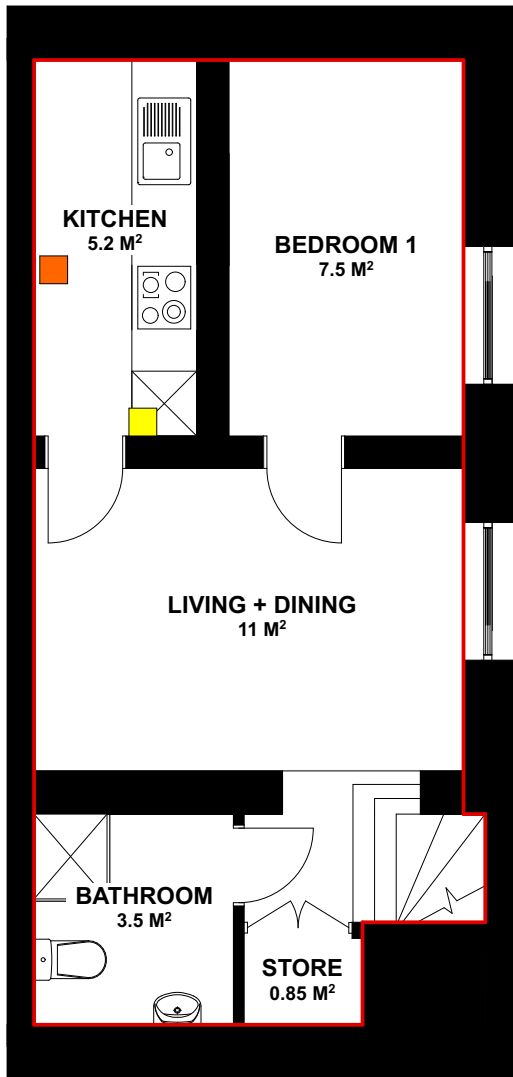

**BASEMENT LEVEL**

**GROUND FLOOR**

Drawing Key

- Flat Boundary
- Communal Space
- Smoke Detector
- Heat Detector
- Carbon Monoxide Detector

Drawing Name

**78 Basement Flat**  
**Essex Rd, London, N1 8LT**

Drawing Scale

**Not to Scale**

Date

**Oct 2021**