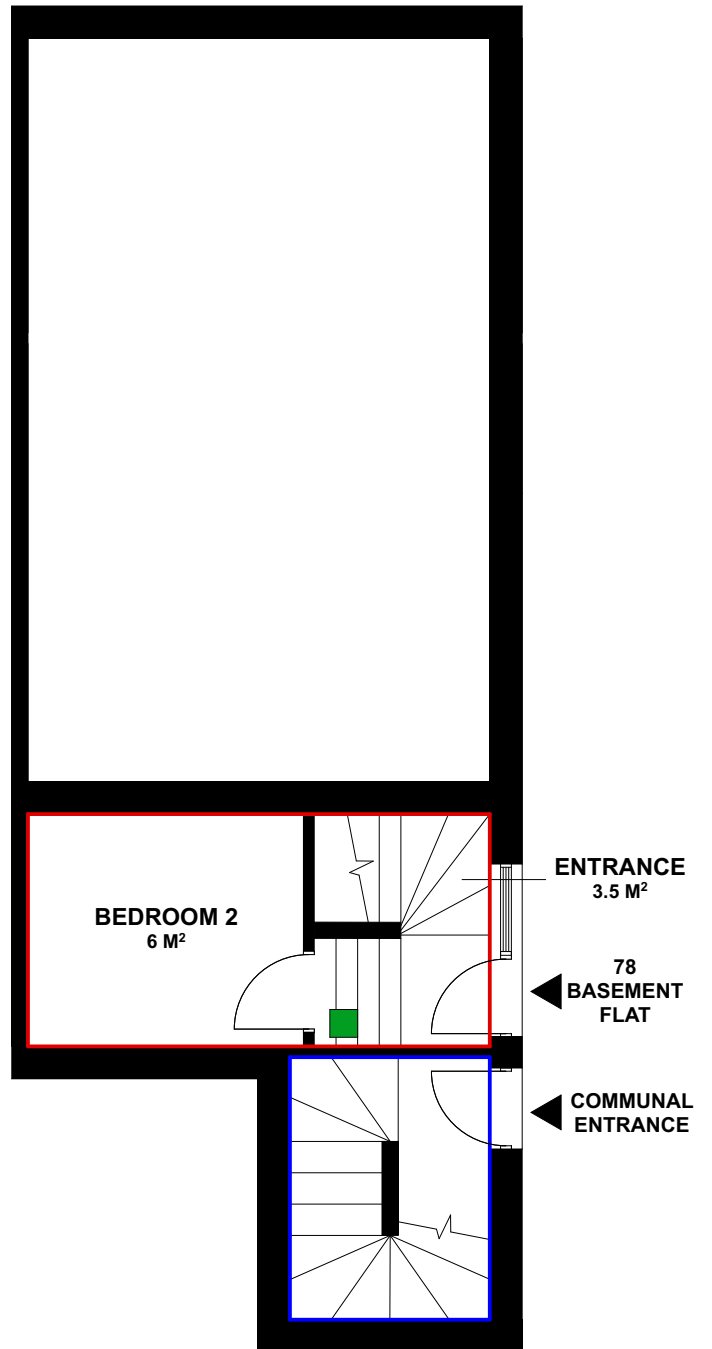

**BASEMENT LEVEL**

**GROUND FLOOR**

Drawing Key

- Flat Boundary
- Communal Space
- Smoke Detector
- Heat Detector
- Carbon Monoxide Detector

Drawing Name

**78 Basement Flat**  
**Essex Rd, London, N1 8LT**

Drawing Scale

**Not to Scale**

Date

**Oct 2021**